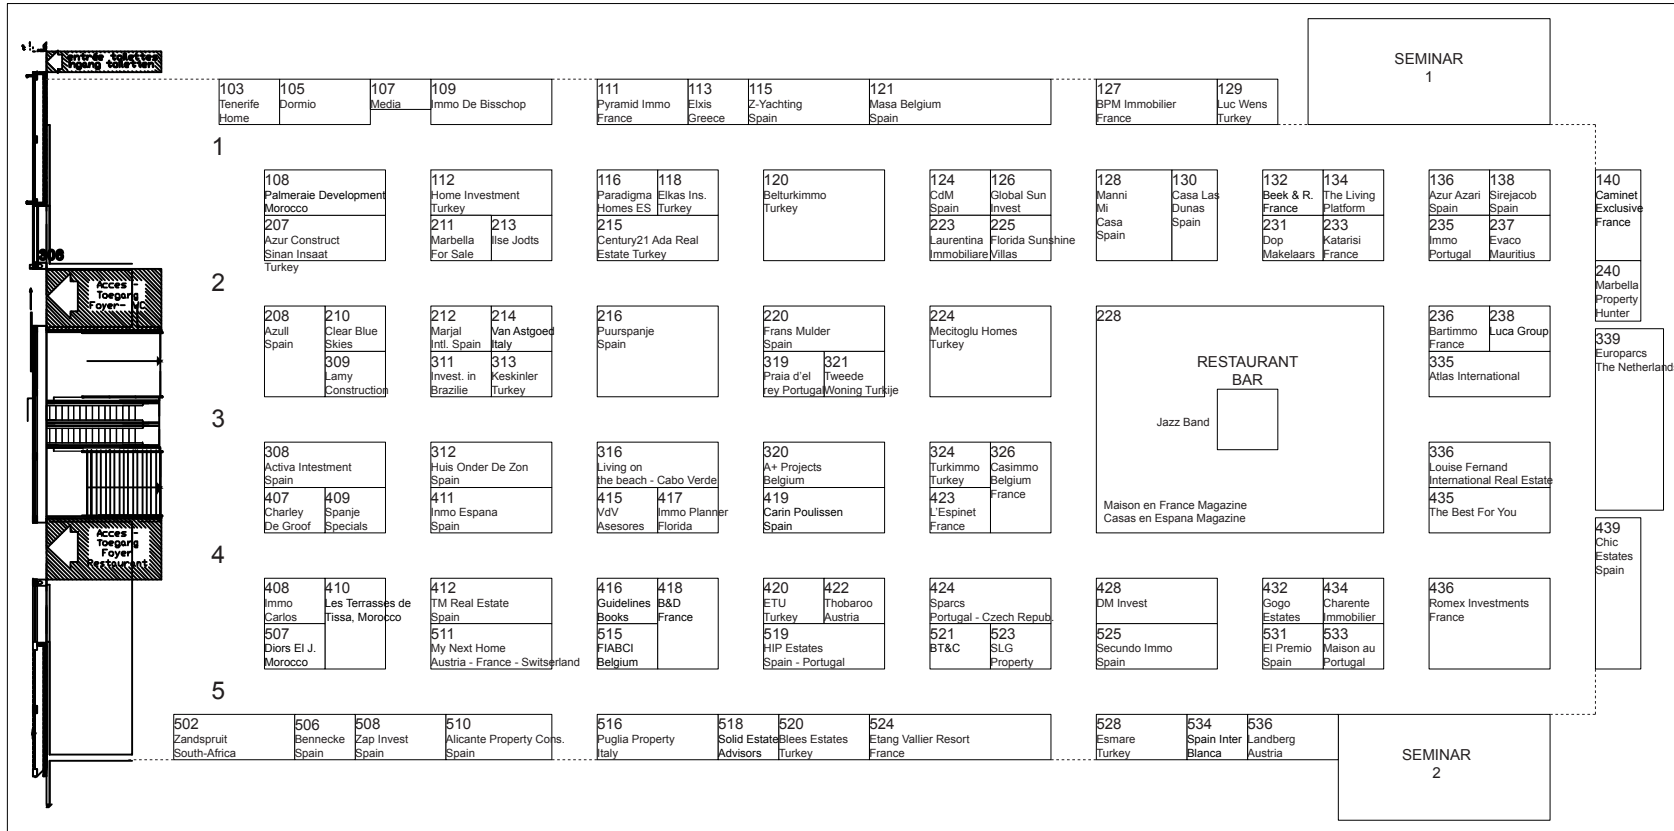

Second Place Expo fall edition 2012

Brussels Expo hall 3 | September 28 - 30

Available
Preferred stand size not available? Please contact us.

Reserved

For more information, please contact us at:

T +32(0)9 241 99 97
F +32(0)9 270 32 56
E info@secondplace.be
I www.secondplace.be